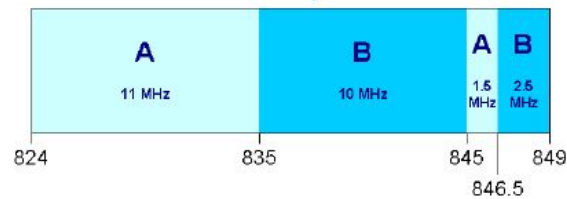

2017 BICSI *Fall*
CONFERENCE & EXHIBITION
SEPTEMBER 24-28 | LAS VEGAS, NV

Current Cellular Frequencies

- 700 MHz
- 700 MHz
- 850 MHz Cellular
- 1900 MHz PCS
- 2100 MHz AWS
- 2300 MHz WCS

2017 BICSI *Fall*
CONFERENCE & EXHIBITION
SEPTEMBER 24-28 | LAS VEGAS, NV

Cellular Spectrum 700 MHz

700 MHz Commercial Uplink Band Plan

700 MHz Commercial Downlink Band Plan

2017 BICSI *Fall*
CONFERENCE & EXHIBITION
SEPTEMBER 24-28 | LAS VEGAS, NV

Cellular Spectrum 850 Cell

850 MHz Cellular Uplink Band Plan