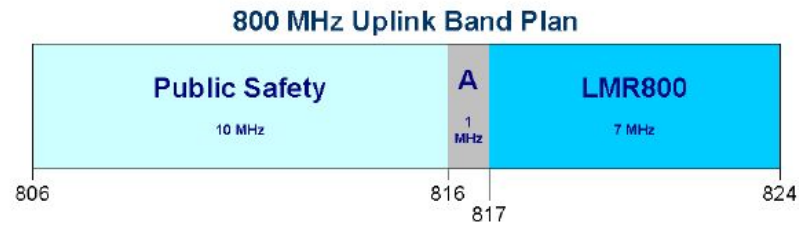

700 Public Safety Band

700 MHz PS Uplink Band Plan

700 MHz PS Downlink Band Plan

2017 BICSI *Fall*
CONFERENCE & EXHIBITION
SEPTEMBER 24-28 | LAS VEGAS, NV

800 Public Safety Band

2017 BICSI *Fall*
CONFERENCE & EXHIBITION
SEPTEMBER 24-28 | LAS VEGAS, NV