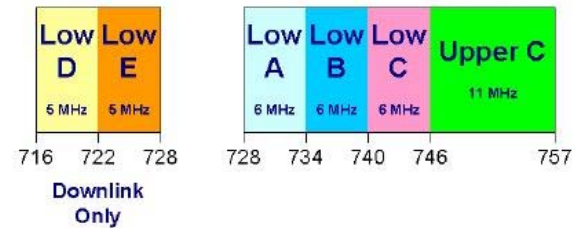

2017 BICSI *Fall*
CONFERENCE & EXHIBITION
SEPTEMBER 24-28 | LAS VEGAS, NV

Current Cellular Frequencies

- 700 MHz
- 700 MHz
- 850 MHz Cellular
- 1900 MHz PCS
- 2100 MHz AWS
- 2300 MHz WCS

2017 BICSI *Fall*
CONFERENCE & EXHIBITION
SEPTEMBER 24-28 | LAS VEGAS, NV

Cellular Spectrum 700 MHz

700 MHz Commercial Uplink Band Plan

700 MHz Commercial Downlink Band Plan

2017 BICSI *Fall*
CONFERENCE & EXHIBITION
SEPTEMBER 24-28 | LAS VEGAS, NV

Cellular Spectrum 850 Cell

850 MHz Cellular Uplink Band Plan