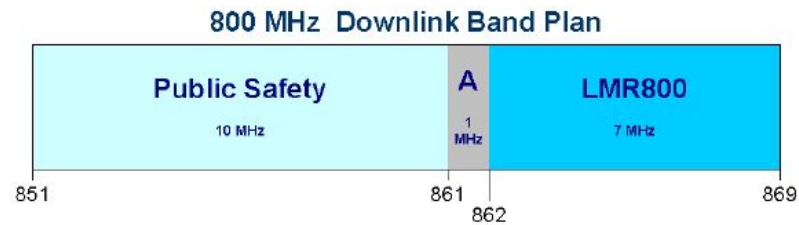

700 Public Safety Band

700 MHz PS Uplink Band Plan

700 MHz PS Downlink Band Plan

2017 BICSI *Fall*
CONFERENCE & EXHIBITION
SEPTEMBER 24-28 | LAS VEGAS, NV

800 Public Safety Band

2017 BICSI *Fall*
CONFERENCE & EXHIBITION
SEPTEMBER 24-28 | LAS VEGAS, NV