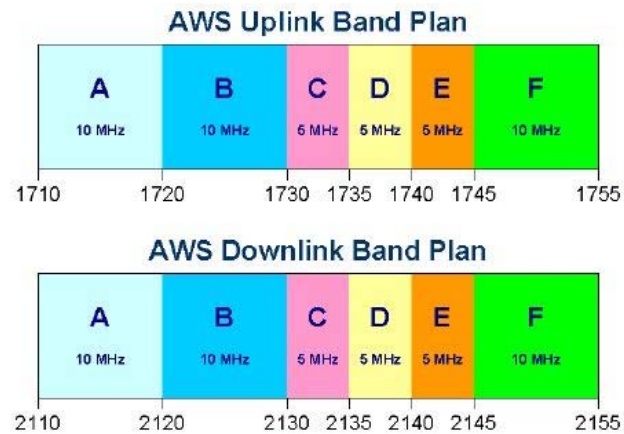

850 MHz Cellular Downlink Band Plan

2017 BICSI *Fall*
CONFERENCE & EXHIBITION
SEPTEMBER 24-28 | LAS VEGAS, NV

Cellular Spectrum 1900 MHz

2017 BICSI *Fall*
CONFERENCE & EXHIBITION
SEPTEMBER 24-28 | LAS VEGAS, NV

Cellular Spectrum 2100 MHz

2017 BICSI *Fall*
CONFERENCE & EXHIBITION
SEPTEMBER 24-28 | LAS VEGAS, NV

Cellular Technologies

- GSM – Global System for Mobile Communications
- CDMA – Code Division Multiple Access
- HSPA – High Speed Packet Access
- LTE – Long Term Evolution
- AWS – Advanced Wireless Services
- VoLTE – Voice over LTE