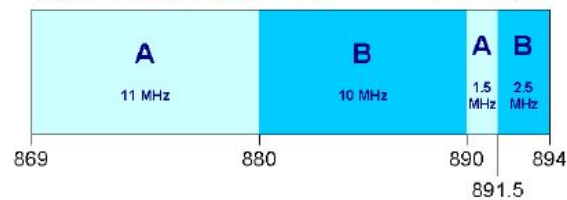

850 MHz Cellular Downlink Band Plan

2017 BICSI *Fall*
CONFERENCE & EXHIBITION
SEPTEMBER 24-28 | LAS VEGAS, NV