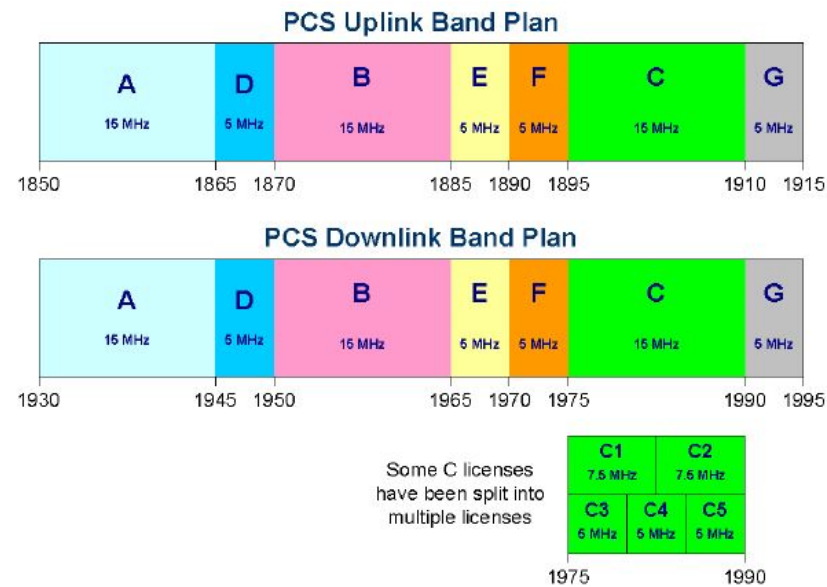

Cellular Spectrum 1900 MHz

2017 BICSI *Fall*
CONFERENCE & EXHIBITION
SEPTEMBER 24-28 | LAS VEGAS, NV