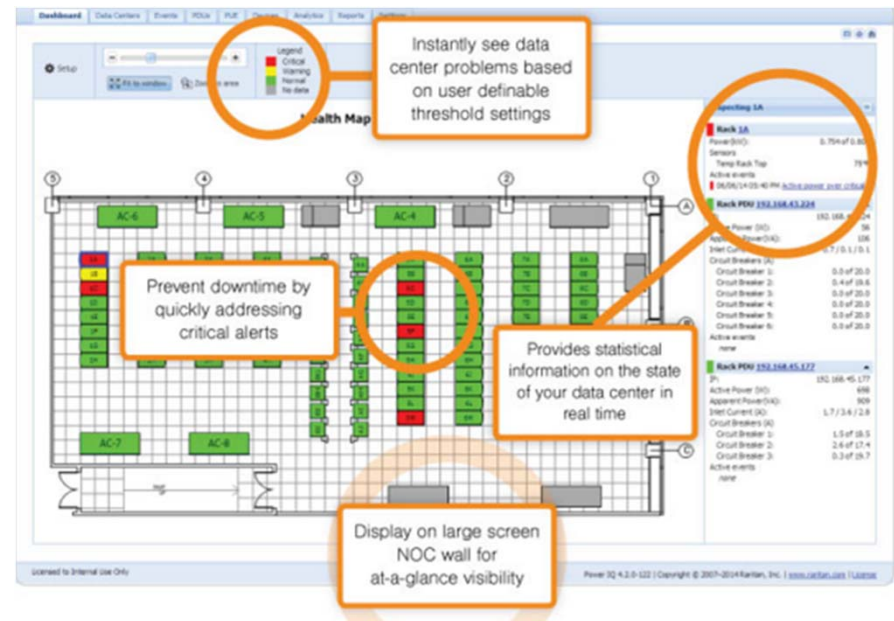

# Solutions – Preconfigured Cabinet

- Saves deployment time and costs
- Seamlessly integrated
- Tested as a complete system
- Saves packaging

**2018 BICSI WINTER  
CONFERENCE & EXHIBITION**  
Orlando, FL | February 4-8

# Solutions - DCIM

- Integrated software - power management, environmental monitoring and access control
- 24/7 data center health monitoring
- Historical trend reports
- Data and event logging

**2018 BICSI WINTER  
CONFERENCE & EXHIBITION**  
Orlando, FL | February 4-8